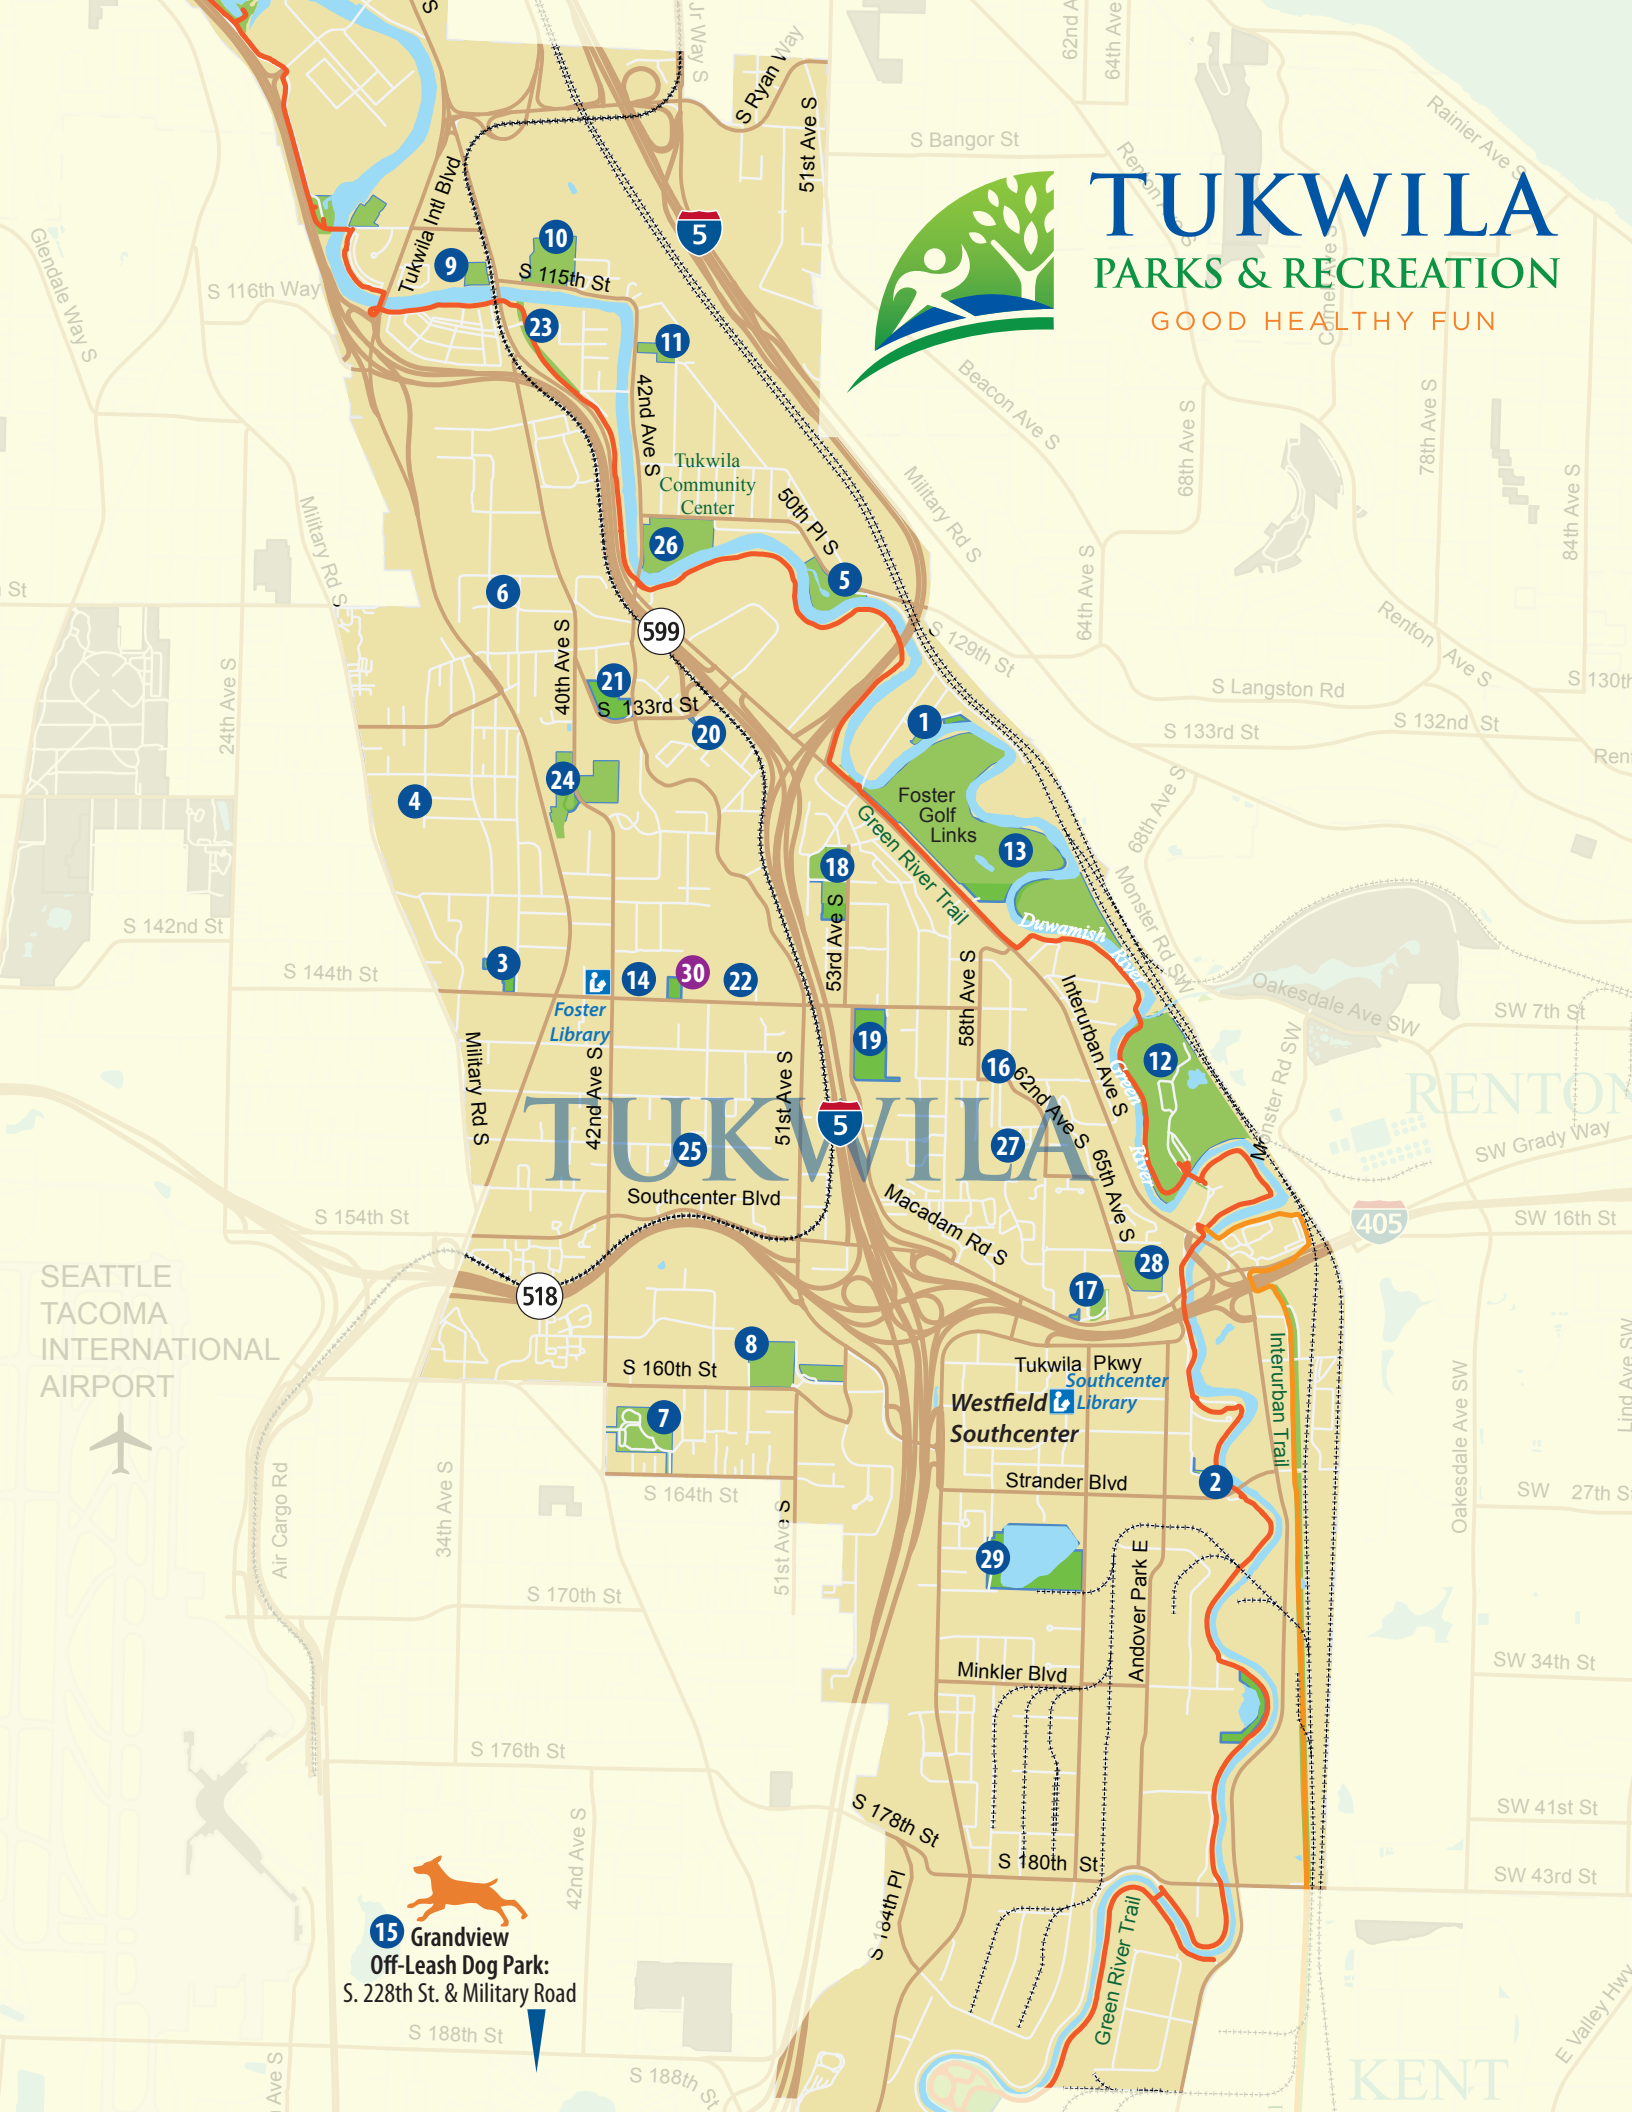

GOOD HEALTHY FUN

15 Grandview
Off-Leash Dog Park:
S. 228th St. & Military Road
S 188th St